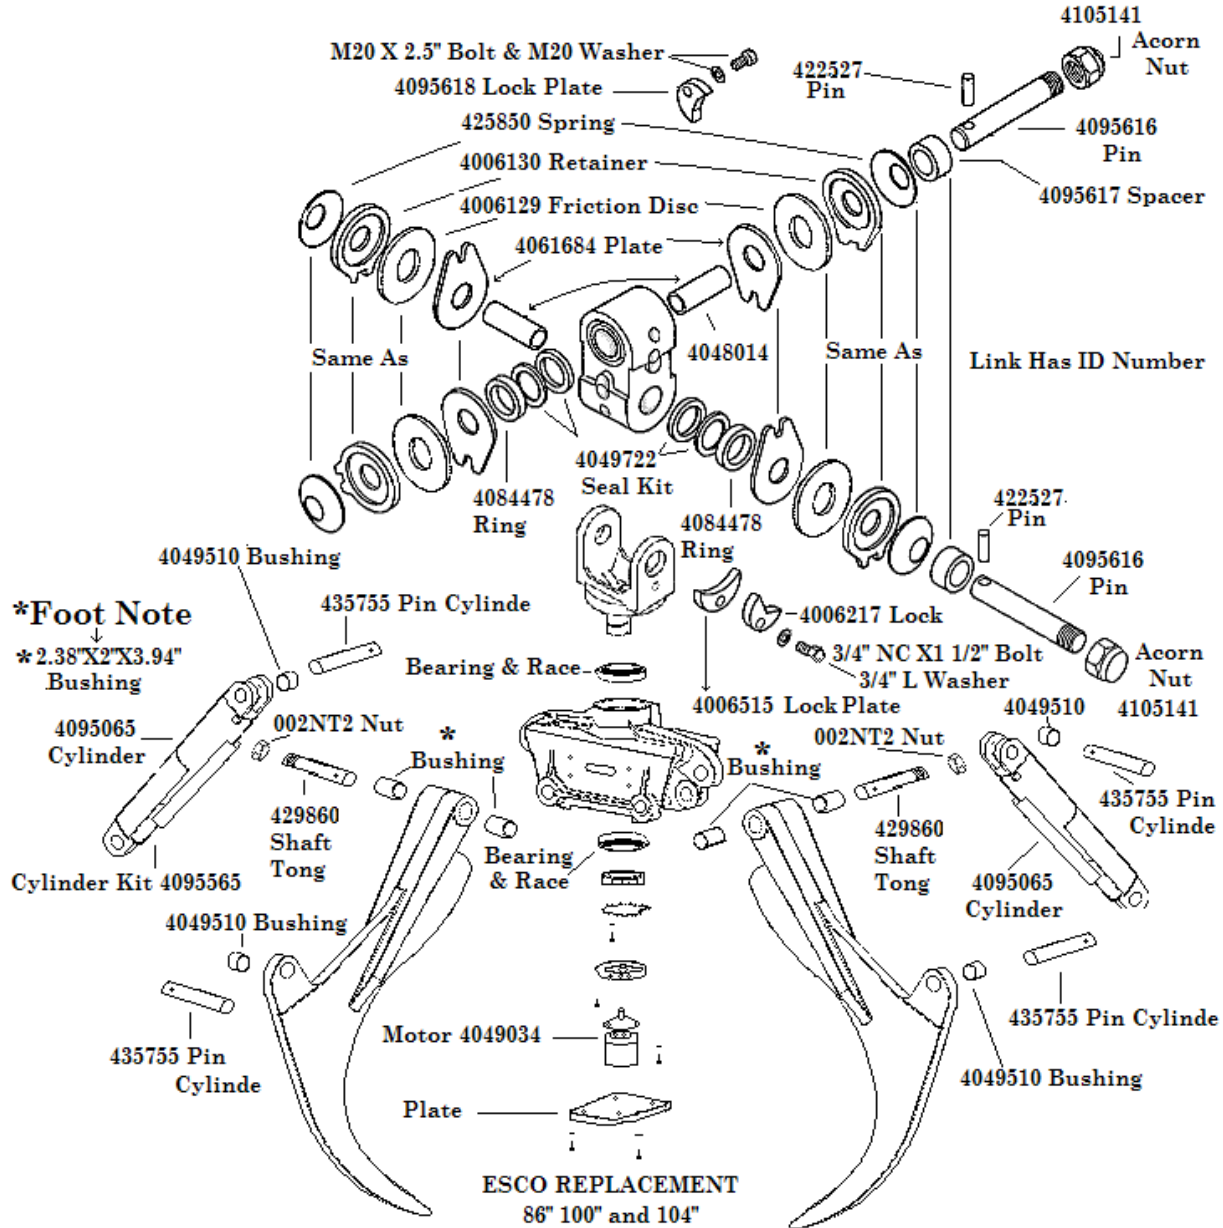

**Industrial
Hydraulics, Inc.**

NAMES AND PART NUMBERS ARE USED FOR REFERENCE ONLY!!!

4048014	Nylon Bush	125-0123	Pin Snubber
4049034	Orbit Motor	142-6002	Kit
4049035	Orbit Motor	142-6002	Kit
4049401	Tong Pin	158-3643	Bushing Cone
4049722	Kit	158-3646	Spacer Snubber Tension
4050756	Kit	4095568FS	Kit
4055301	Kit	4126308S	Shim
4056845	Kit	420885A	Kit
435319A	Disc Metal	436170	Nut Acorn
435359A	Disc Kit	425876A	Disc
8C9375	Plate	434837FS	Kit
ESCO4	Kit	434837SP	Kit
ESCO4B	Kit	435261A	Gland Kit
ESCO5HD	Kit		
F433215	Disc Kit		
F434091	Bushing Cone		
F434093	Spring Disc Kit		
F434094	Spacer Snubber Tension		
F434201	Pin		
F434785	Kit		

PART NUMBERS AND DESCRIPTIONS ARE FOR REFERENCE ONLY!!!

***Foot Note**

*2.38"X2"X3.94" Bushing

Many of these parts are used on other models see next page for description of the part and kit list

ESCO Tong Cylinder
used on 86" , 100" , and 104"
4095065 5" X 13" Esco Timberjack 842896200