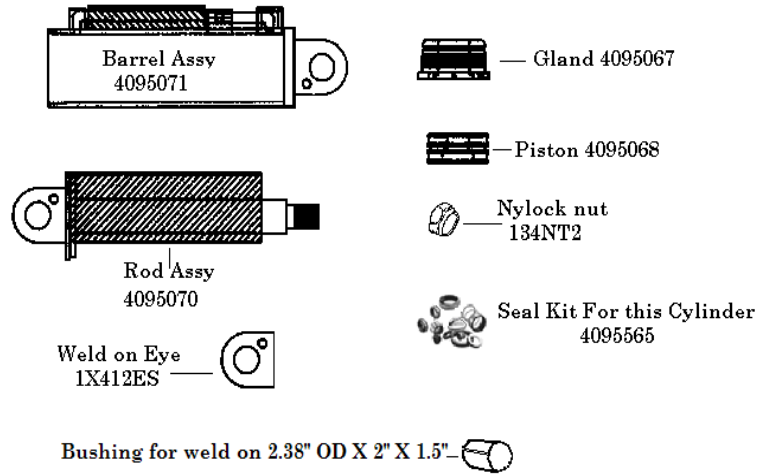

PART NUMBERS AND DESCRIPTIONS ARE FOR REFERENCE ONLY!!!

***Foot Note**

*2.38"X2"X3.94" Bushing

Many of these parts are used on other models see next page for description of the part and kit list

ESCO Tong Cylinder
used on 86" , 100" , and 104"
4095065 5" X 13" Esco Timberjack 842896200

Call for up to date Price on the Cylinder Assembly or Individual Parts Shown

Part Numbers are for Reference only The Part could be listed in the OEM's Catalog under several numbers We have other crosses to these same part numbers