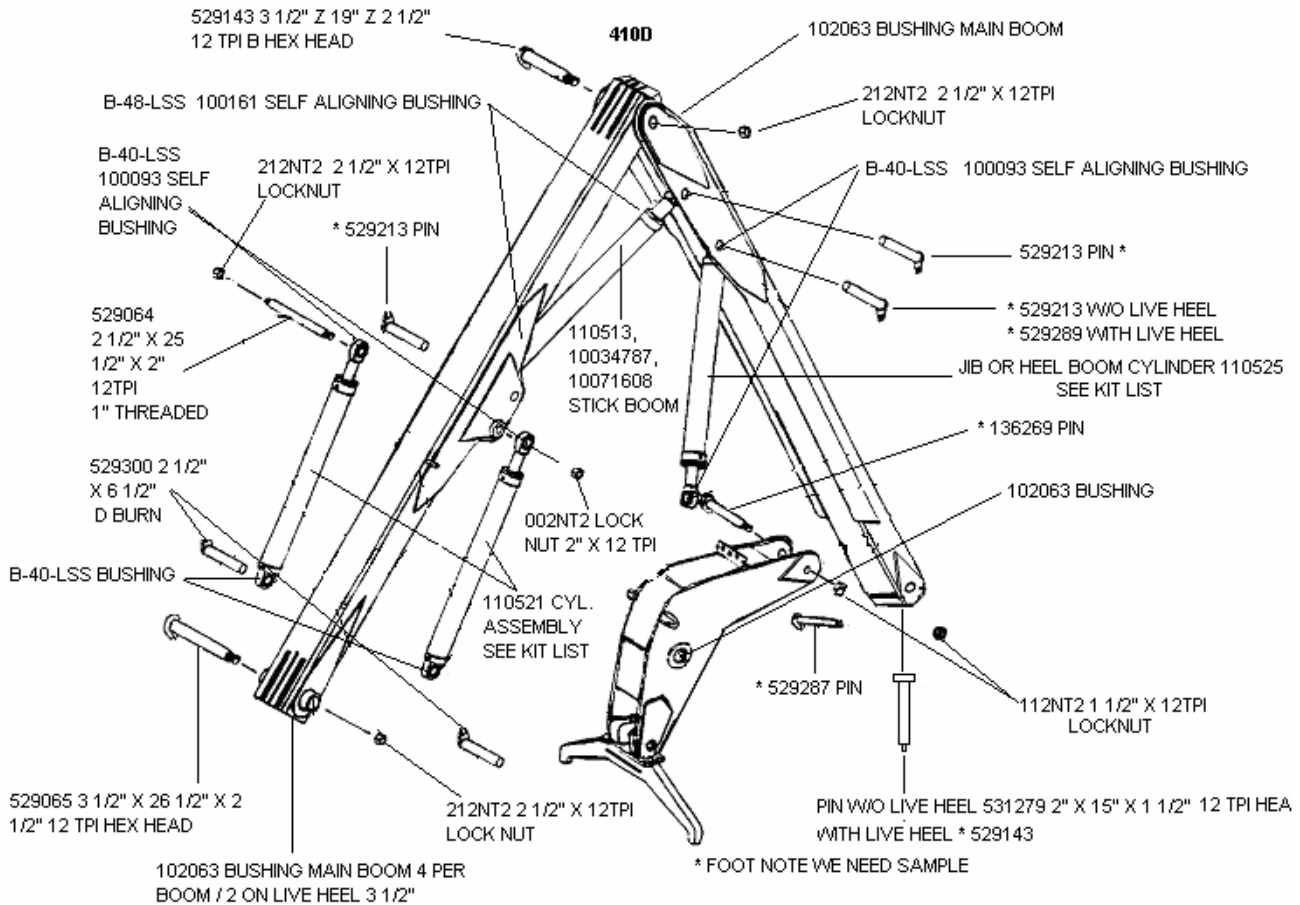

**PARTS ARE INTERCHANGEABLE BETWEEN MODELS UNLESS MODEL NUMBER IS LISTED WITH PART ITEM NUMBERS WITH SIZE ARE PARTS THAT WE ARE STOCKING...**

**210 D & E**

**NOTE: PINS ARE MEASURED UNDER HEAD TO END OF PIN!!!**

**PART NUMBERS AND DESCRIPTIONS ARE FOR REFERENCE ONLY!!!**

**ITEM NUMBERS WITH SIZE ARE PARTS THAT WE ARE STOCKING...**

**210D & 210E**

**STABILIZER CYLINDERS & SEAL KITS**

CYLINDER PART NUMBER

10029050  
10008600  
110551  
10071403

910-298-5178

SEAL KIT PART NUMBER

147786  
147786  
147786  
30007107

1-800-767-5178

**PART NUMBERS AND DESCRIPTIONS ARE FOR REFERENCE ONLY!!!**

**PARTS ARE INTERCHANGEABLE BETWEEN MODELS UNLESS MODEL NUMBER IS LISTED WITH PART ITEM NUMBERS WITH SIZE ARE PARTS THAT WE ARE STOCKING...**

**WE MAKE ALL PARTS WITH THE SIZES LISTED**

**\* MEANS WE NEED SAMPLE**

**NOTE: PINS ARE MEASURED UNDER HEAD TO END OF PIN!!!**

**PART NUMBERS AND DESCRIPTIONS ARE FOR REFERENCE ONLY!!!**

10036395 S/N 53025; 53126; 53135; 53616 3" X 6.375" X 1 1/2" 12 TPI D BURN TEAR DROP  
 10036455 S/N 53617 AND AFTER 3" X 8" X 1 1/2" 12 TPI D BURN TEAR DROP  
 10034310 S/N 53134 THRU EXCEPT 53025