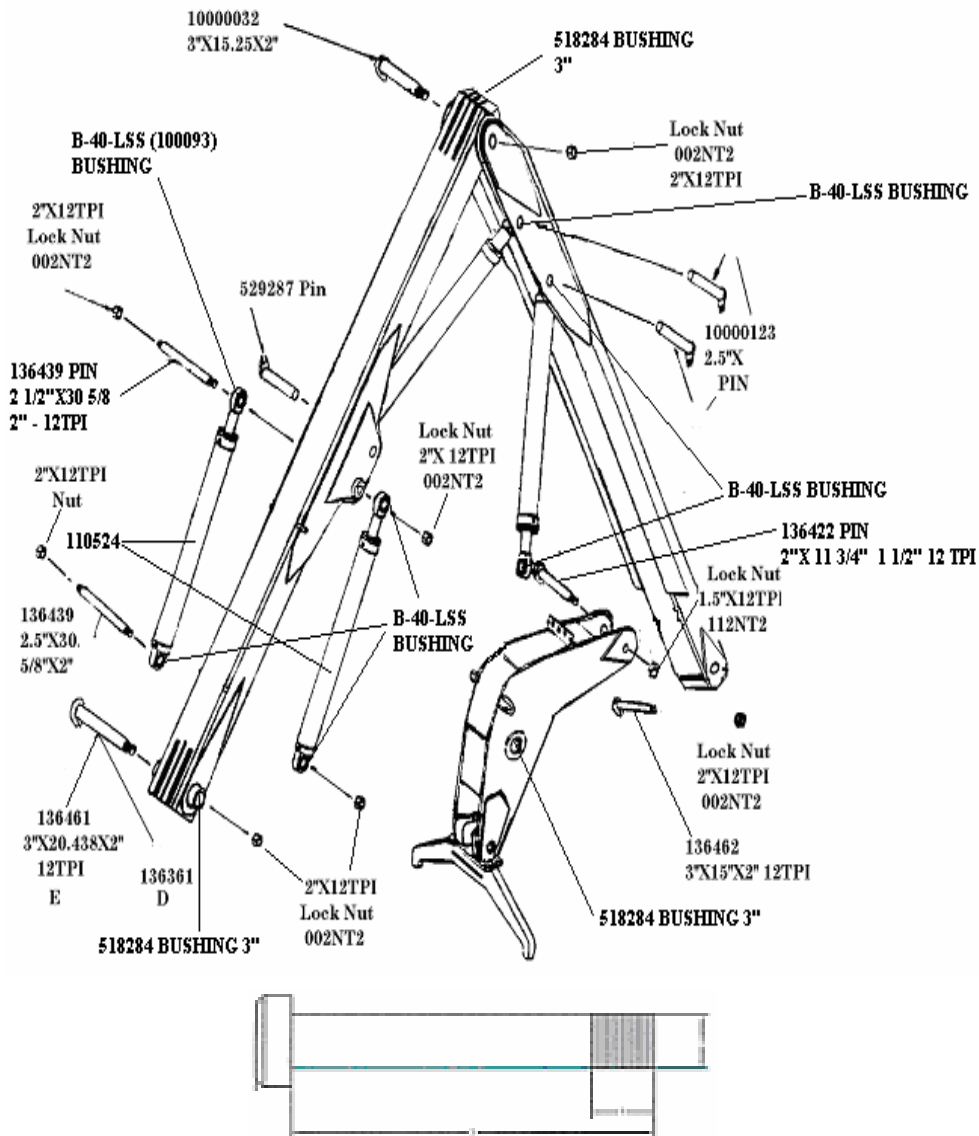

**PARTS ARE INTERCHANGEABLE BETWEEN MODELS UNLESS MODEL NUMBER IS LISTED WITH PART ITEM NUMBERS WITH SIZE ARE PARTS THAT WE ARE STOCKING...**

**210 D & E**

**NOTE: PINS ARE MEASURED UNDER HEAD TO END OF PIN!!!**

**PART NUMBERS AND DESCRIPTIONS ARE FOR REFERENCE ONLY!!!**

**ITEM NUMBERS WITH SIZE ARE PARTS THAT WE ARE STOCKING...**

**210D & 210E**

**STABILIZER CYLINDERS & SEAL KITS**

CYLINDER PART NUMBER

10029050  
10008600  
110551  
10071403