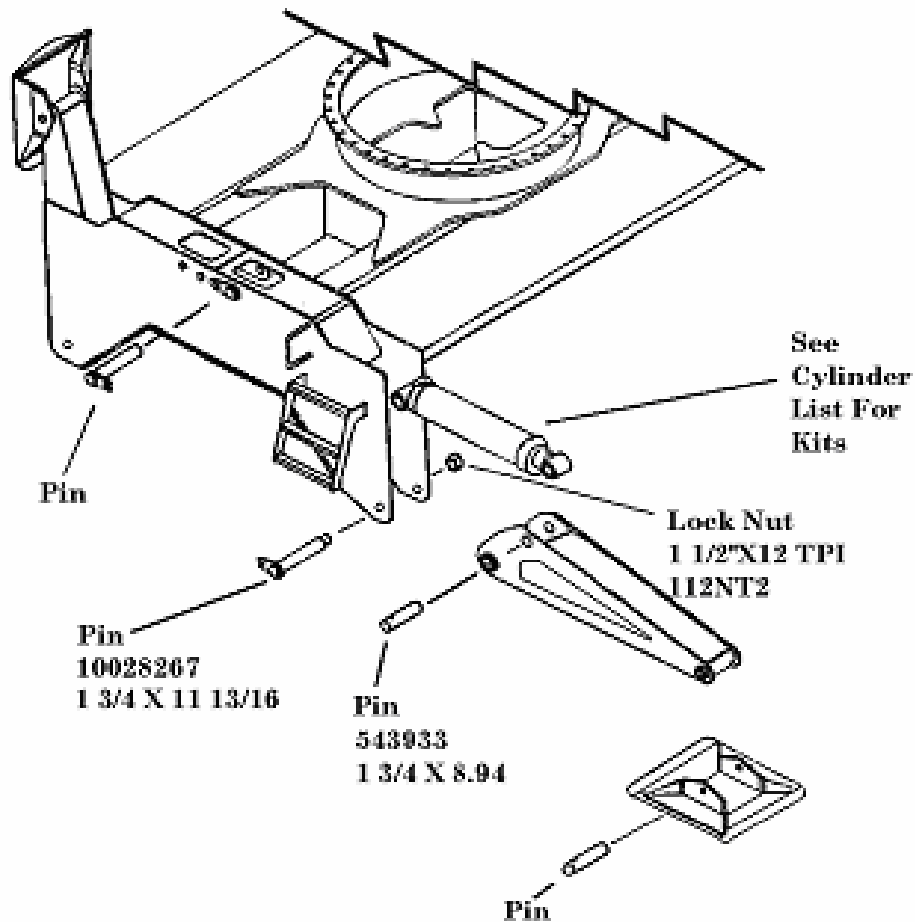

**PARTS ARE INTERCHANGEABLE BETWEEN MODELS UNLESS MODEL NUMBER IS LISTED WITH PART ITEM NUMBERS WITH SIZE ARE PARTS THAT WE ARE STOCKING...**

**210 D & E**

**NOTE: PINS ARE MEASURED UNDER HEAD TO END OF PIN!!!**

**PART NUMBERS AND DESCRIPTIONS ARE FOR REFERENCE ONLY!!!**

**ITEM NUMBERS WITH SIZE ARE PARTS THAT WE ARE STOCKING...**

**210D & 210E**

**STABILIZER CYLINDERS & SEAL KITS**

CYLINDER PART NUMBER

10029050  
10008600  
110551  
10071403