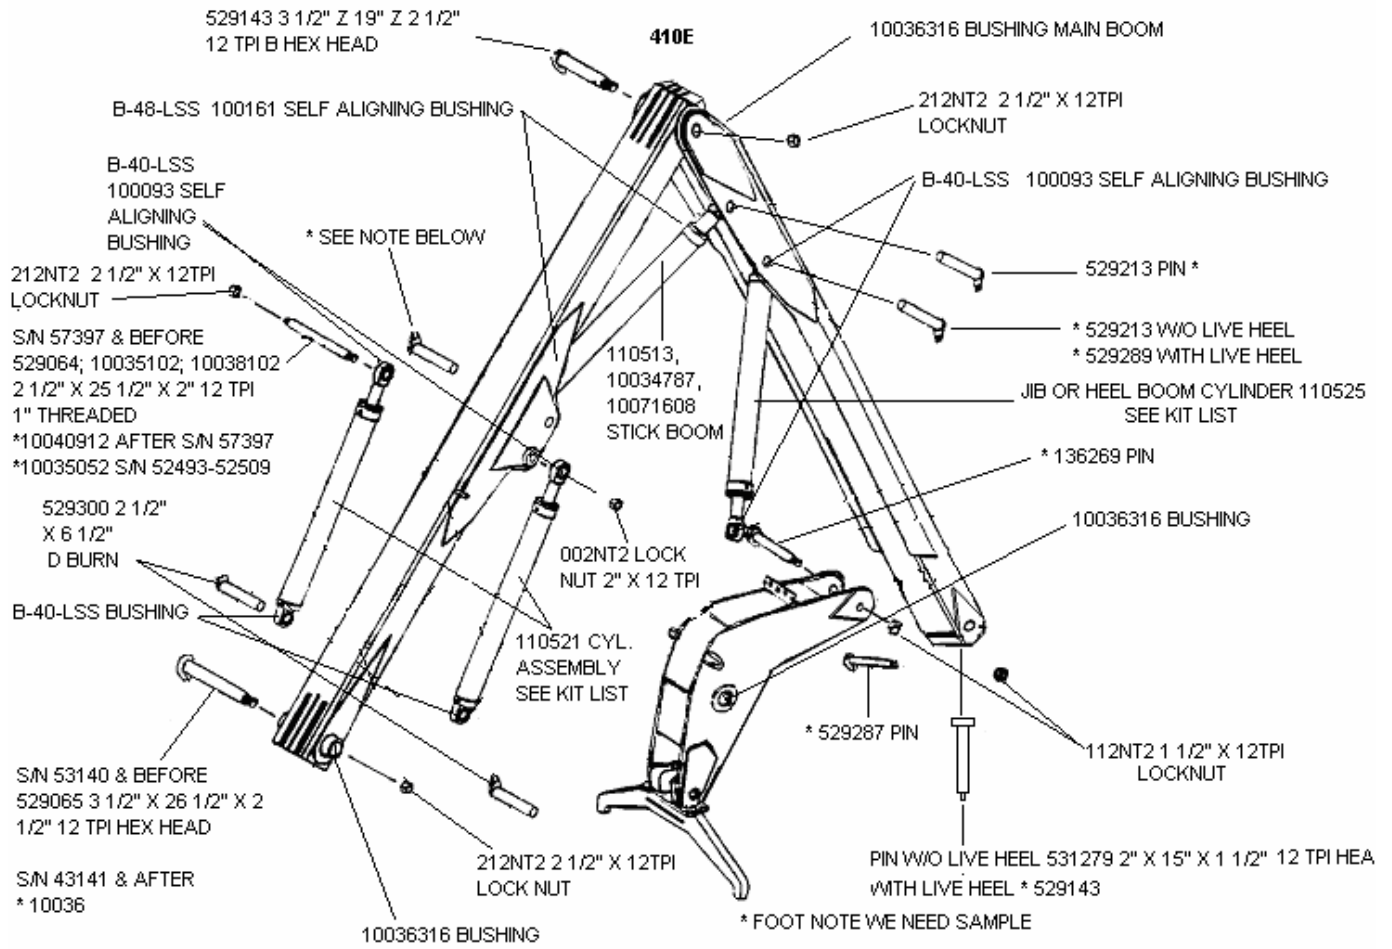

**PART NUMBERS AND DESCRIPTIONS ARE FOR REFERENCE ONLY!!!**

**ITEM NUMBERS WITH SIZE ARE PARTS THAT WE ARE STOCKING...**

**210D & 210E**

**STABILIZER CYLINDERS & SEAL KITS**

CYLINDER PART NUMBER

10029050  
10008600  
110551  
10071403

**WE MAKE ALL PARTS WITH THE SIZES LISTED**

**\* MEANS WE NEED SAMPLE**

**NOTE: PINS ARE MEASURED UNDER HEAD TO END OF PIN!!!**

**PART NUMBERS AND DESCRIPTIONS ARE FOR REFERENCE ONLY!!!**

10036395 S/N 53025; 53126; 53135; 53616 3" X 6.375" X 1 1/2" 12 TPI D BURN TEAR DROP  
 10036455 S/N 53617 AND AFTER 3" X 8" X 1 1/2" 12 TPI D BURN TEAR DROP  
 10034310 S/N 53134 THRU EXCEPT 53025

**NOTE: PINS ARE MEASURED UNDER HEAD TO END OF PIN!!!**

**PART NUMBERS AND DESCRIPTIONS ARE FOR REFERENCE ONLY!!!**

**CYLINDER KITS IN STOCK FOR 410 D & E**

**CYLINDER PART NUMBERS**

**KITS**

110552 STABILIZER	147111; 9-12-94 AND BEFORE
110552 STABILIZER	10032275; 9-12-94 THRU 10-25-95
110552 STABILIZER	10034629; 10-25-95 AND AFTER
10070376 STABILIZER	10070337
10071420 STABILIZER	30007115
110340 STEERING	10032265; 9-12-94 AND AFTER
110340 STEERING	10028680; 9-12-94 AND BEFORE
110360 STEERING	10032264
10036403 TILT CAB	10034620
10070480 TILT CAB	10070475
110513 STICK	147794
110513 STICK	10032276
110513 STICK	10034630
10034787 STICK	10034630
10071608 STICK	30007155
110525 JIB (HEEL)	147111; 9-12-94 AND BEFORE
110525 JIB (HEEL)	10032275; 9-12-94 THRU 10-25-94
110525 JIB (HEEL)	10034629; 10-25-94 AND AFTER
110521 MAIN BOOM	147111; 9-12-94 AND BEFORE
110521 MAIN BOOM	10032275; 9-12-94 THRU 10-25-95
110521 MAIN BOOM	10034629; 9-25-95 AND AFTER

**NOTE: PINS ARE MEASURED UNDER HEAD TO END OF PIN!!!**

**PART NUMBERS AND DESCRIPTIONS ARE FOR REFERENCE ONLY!!!**