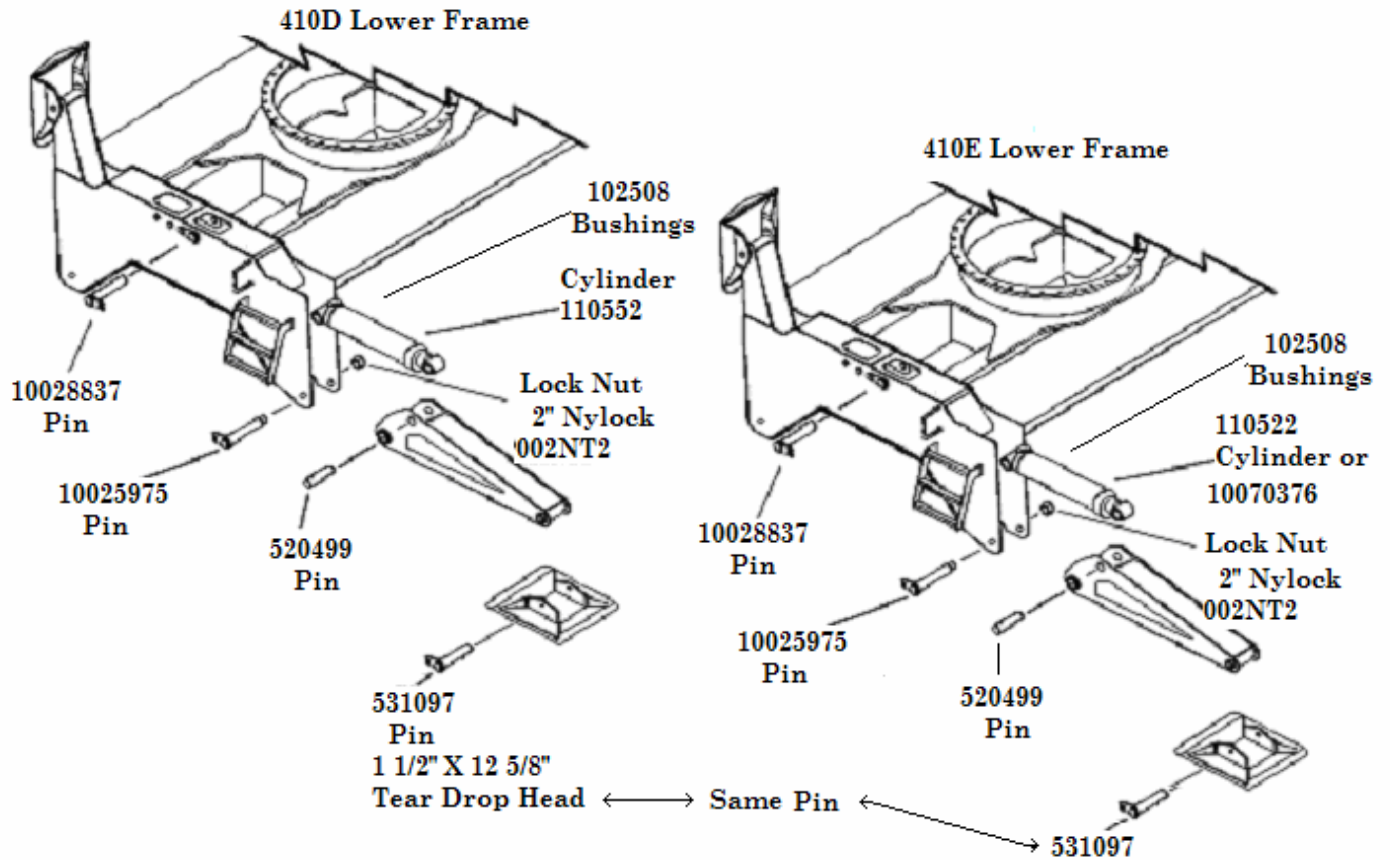

410D	CYLINDER 10070376	KIT 10070337
410E	CYLINDER 110552	KIT 10034629

BOTH CYLINDERS USE (3) 102508 BUSHINGS