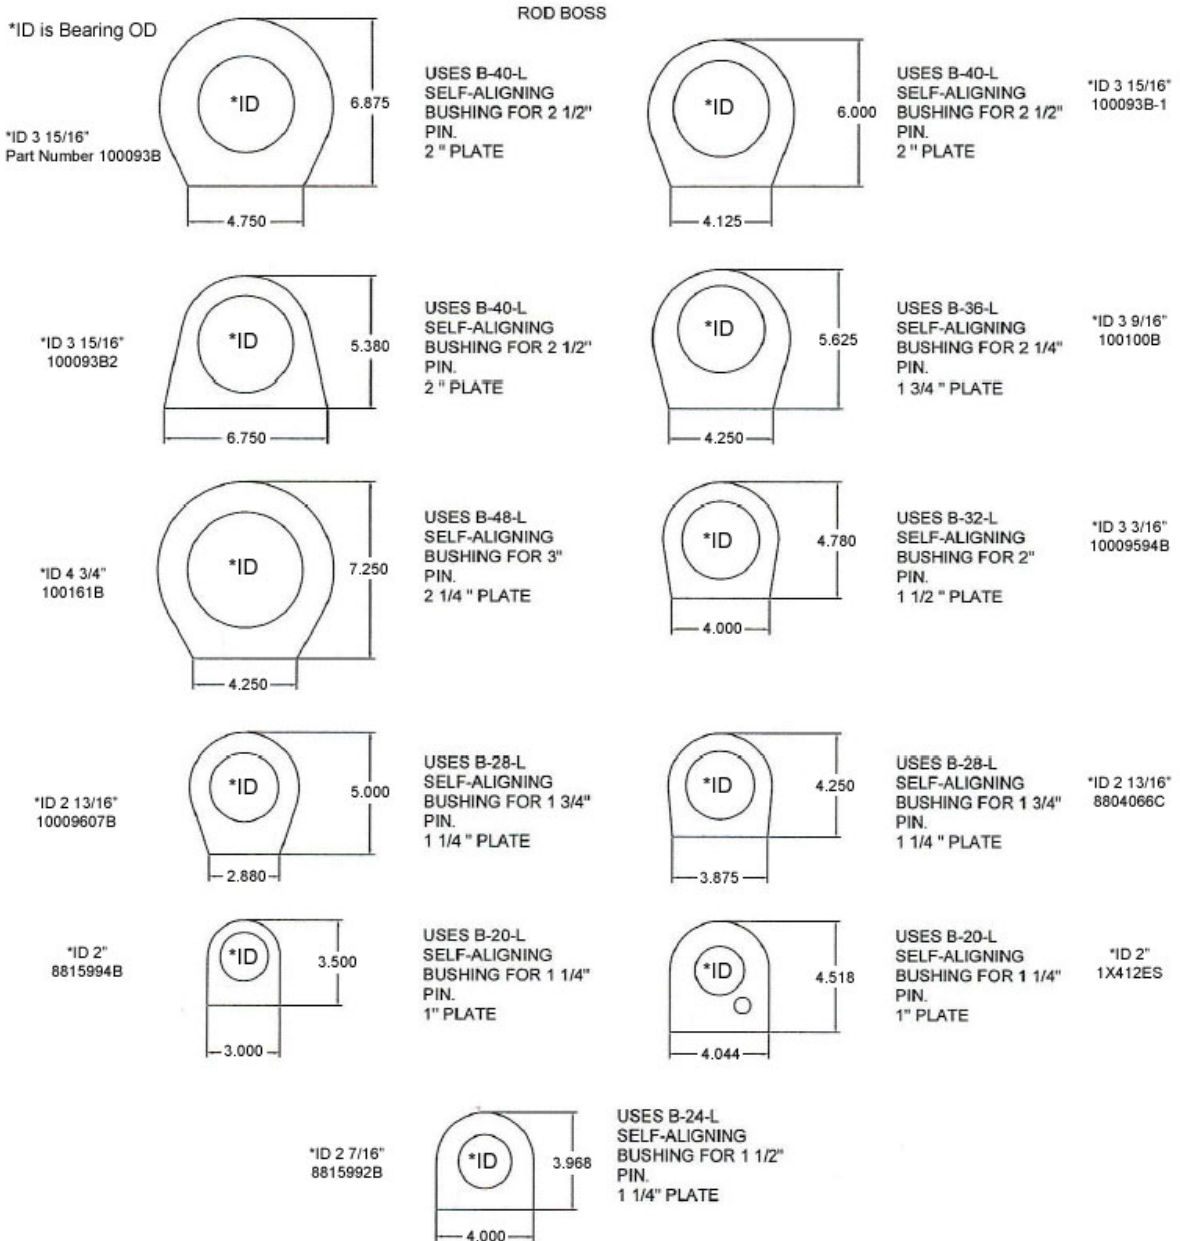

PART NUMBERS AND DESCRIPTIONS ARE FOR REFERENCE ONLY!!!

ROD BOSES