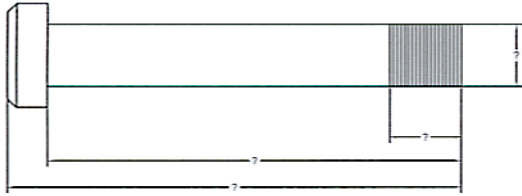

PIN ORDER SHEET

MANUFACTURERS NAME AND PART NUMBERS ARE USED FOR REFERENCE ONLY!!!

PRENTICE - TIMBERJACK - ROTO BEC - BARKO - ETC.

HEAD STYLES

A. ROUND

B. HEX

C. FLAT SIDED

D. BURN

E. BURN

F. BURN

G. BLANK

H. HOLE

I. THREADED

USE THE SPACE BELOW TO DRAW YOUR HEAD STYLE WITH DIMENSIONS.

PRENTICE - TIMBERJACK - ROTO BEC - BARKO - ETC.

PIN A.

PIN B..

PIN C.

PIN D.

PIN D.

USE THE SPACE BELOW TO DRAW YOUR PIN STYLE WITH DIMENSIONS.

A large empty rectangular box provided for the user to draw their own pin style with dimensions.