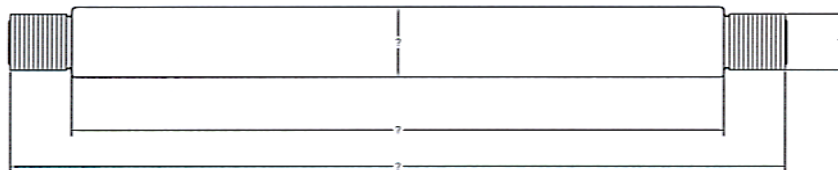

PIN ORDER SHEET

MANUFACTURERS NAME AND PART NUMBERS ARE USED FOR REFERENCE ONLY!!!

PRENTICE - TIMBERJACK - ROTO BEC - BARKO - ETC.

HEAD STYLES

A. ROUND

B. HEX

C. FLAT SIDED

D. BURN

E. BURN

F. BURN

G. BLANK

H. HOLE

I. THREADED

USE THE SPACE BELOW TO DRAW YOUR HEAD STYLE WITH DIMENSIONS.

PRENTICE - TIMBERJACK - ROTO BEC - BARKO - ETC.

PIN A.

PIN B..

PIN C.

PIN D.

PIN D.

USE THE SPACE BELOW TO DRAW YOUR PIN STYLE WITH DIMENSIONS.

A large empty rectangular box provided for the user to draw their own pin style with dimensions.