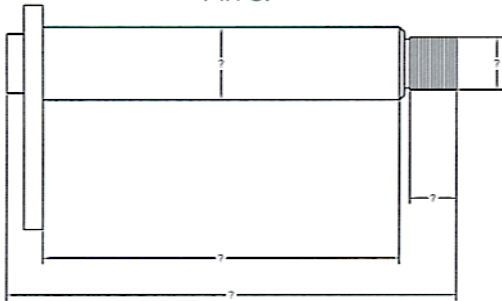

PIN ORDER SHEET

MANUFACTURERS NAME AND PART NUMBERS ARE USED FOR REFERENCE ONLY!!!

PRENTICE - TIMBERJACK - ROTO BEC - BARKO - ETC.

HEAD STYLES

A. ROUND

B. HEX

C. FLAT SIDED

D. BURN

E. BURN

F. BURN

G. BLANK

H. HOLE

I. THREADED

USE THE SPACE BELOW TO DRAW YOUR HEAD STYLE WITH DIMENSIONS.

PRENTICE - TIMBERJACK - ROTO BEC - BARKO - ETC.

PIN A.

PIN B..

PIN C.

PIN D.

PIN D.

USE THE SPACE BELOW TO DRAW YOUR PIN STYLE WITH DIMENSIONS.

A large empty rectangular box provided for the user to draw their own pin style with dimensions.